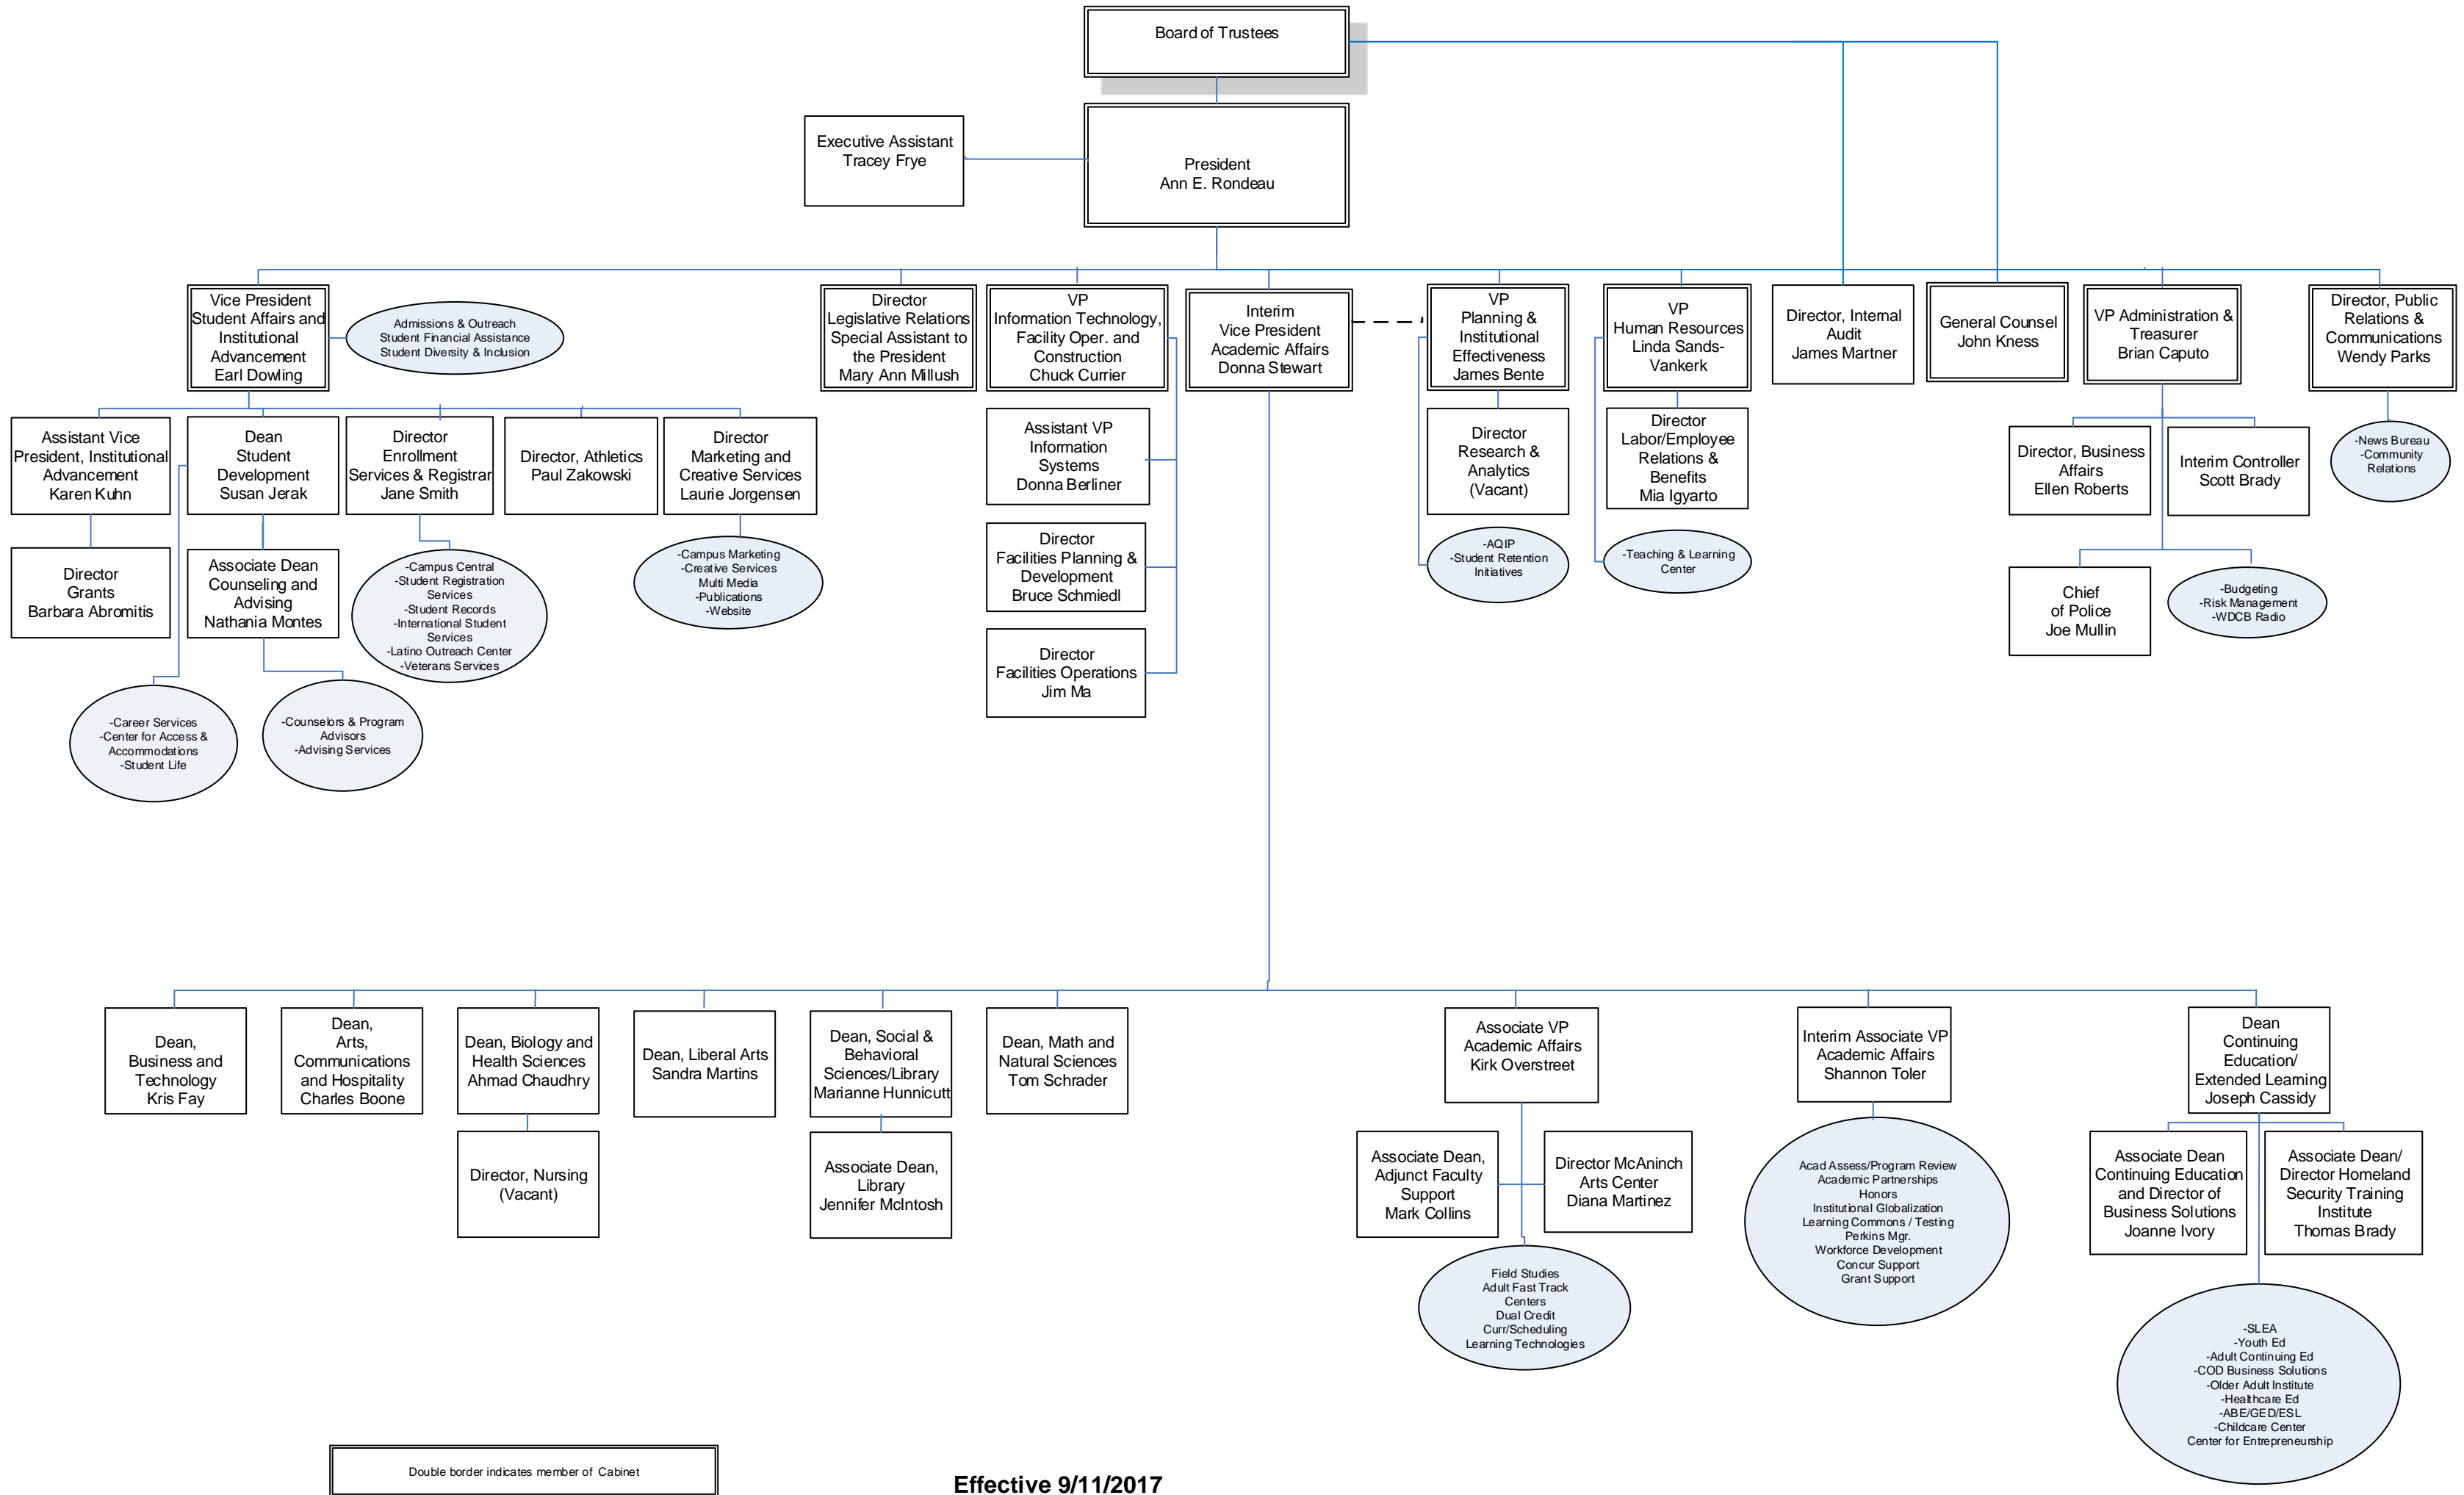

COLLEGE OF DUPAGE ADMINISTRATION ORGANIZATION CHART

Double border indicates member of Cabinet

Effective 9/11/2017