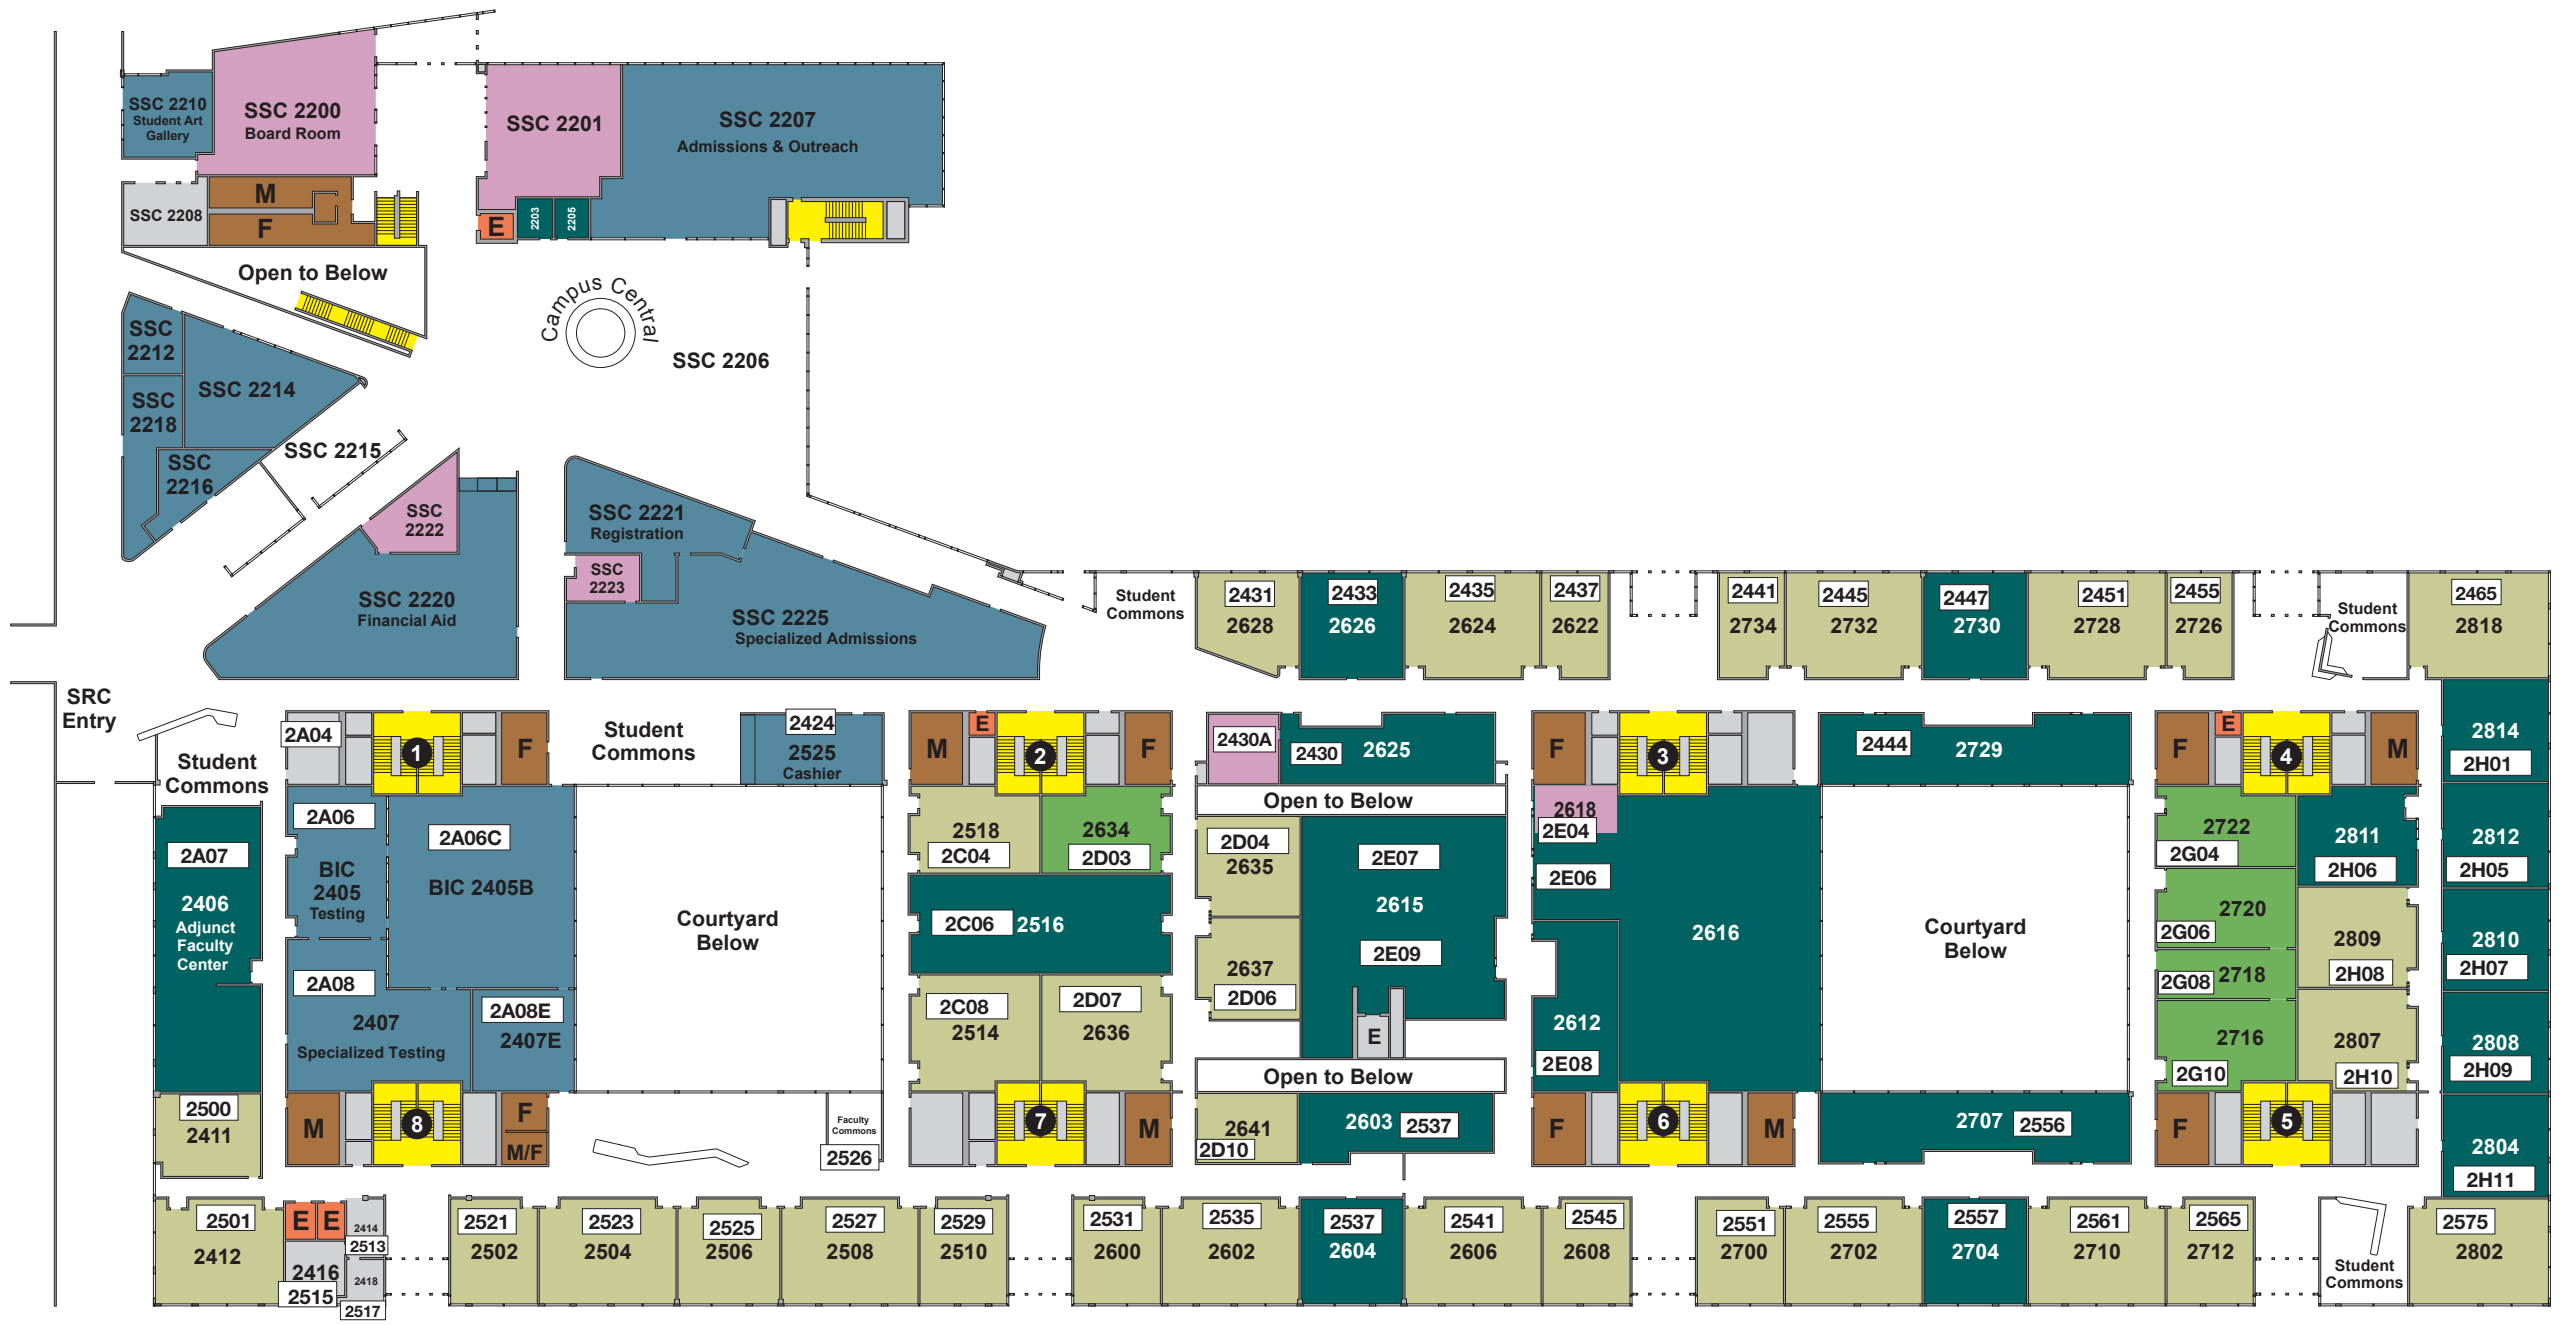

# Berg Instructional Center (BIC) and Student Services Center (SSC) Level 1

**KEY**

- 14/15 Summer 2017 room number
- Classroom
- Office Space
- Meeting Room
- Student Service Area
- Lab
- Restroom
- Elevator
- Stairs
- Other

# Berg Instructional Center (BIC) and Student Services Center (SSC) Level 2

**KEY**

24/25 Summer 2017 room number

- Classroom
- Office Space
- Meeting Room
- Student Service Area
- Lab
- Restroom
- Elevator
- Stairs
- Other

NORTH