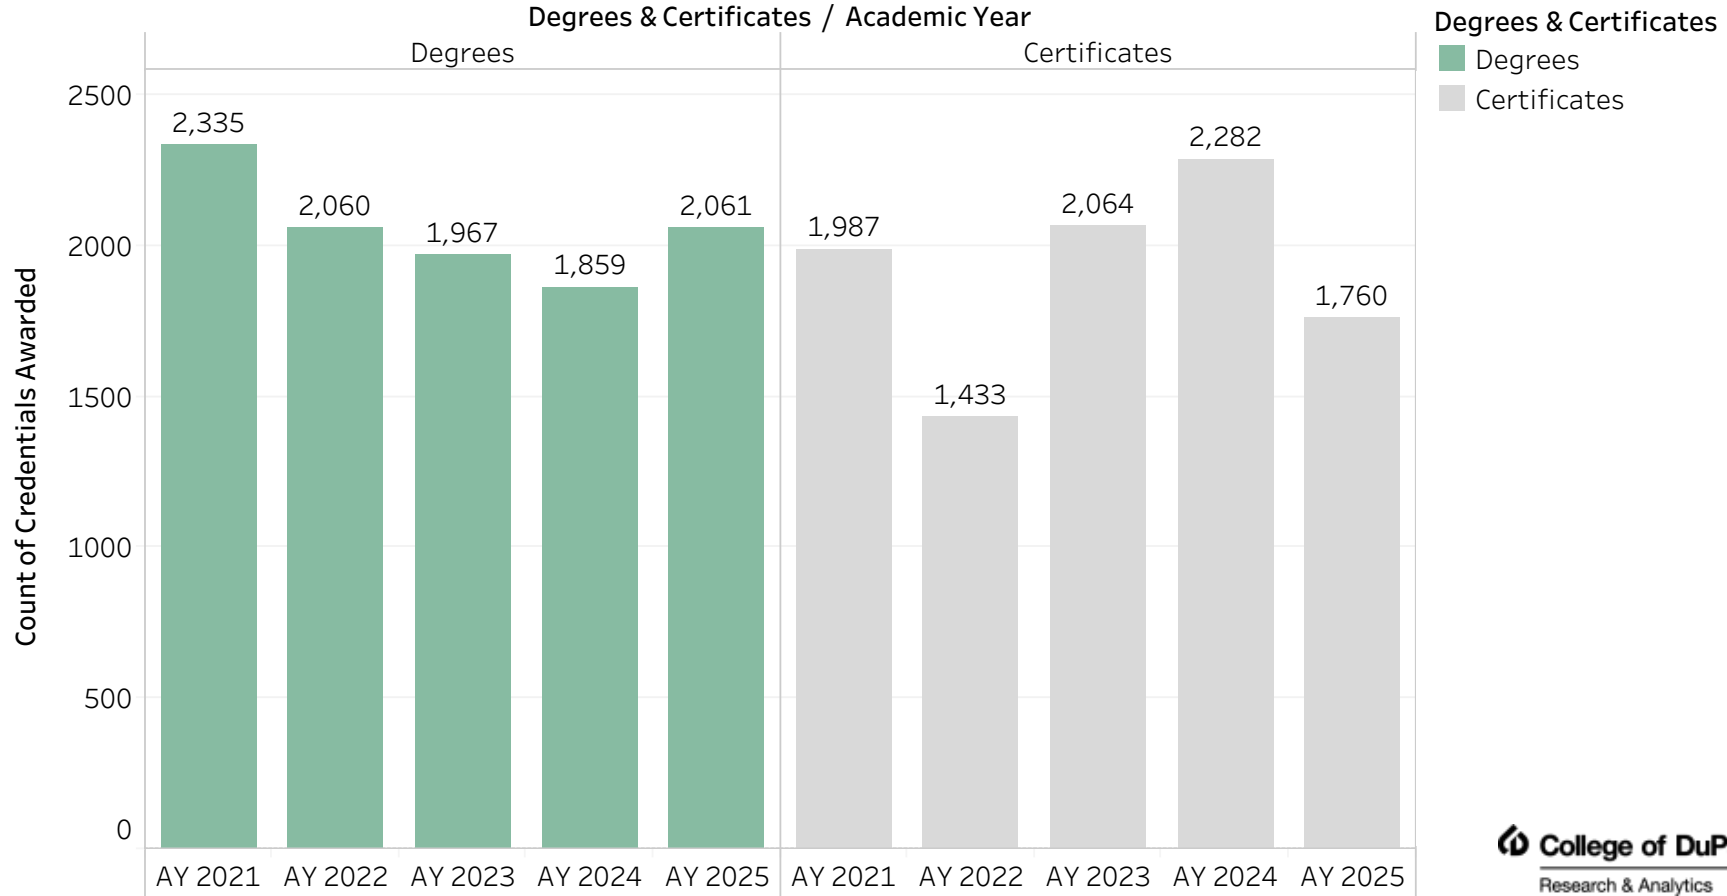

# Degrees and Certificates Awarded

Prepared on 1/13/2026

The following data shows the number of degrees and certificates awarded in the Academic Year (fall, spring and summer). Degree numbers are updated periodically for prior years.

## Degrees & Certificates Awarded

Degrees & Certificates	Academic Year				
	AY 2021	AY 2022	AY 2023	AY 2024	AY 2025
Certificates	1,987	1,433	2,064	2,282	1,760
Degrees	2,335	2,060	1,967	1,859	2,061
<b>Grand Total</b>	<b>4,322</b>	<b>3,493</b>	<b>4,031</b>	<b>4,141</b>	<b>3,821</b>