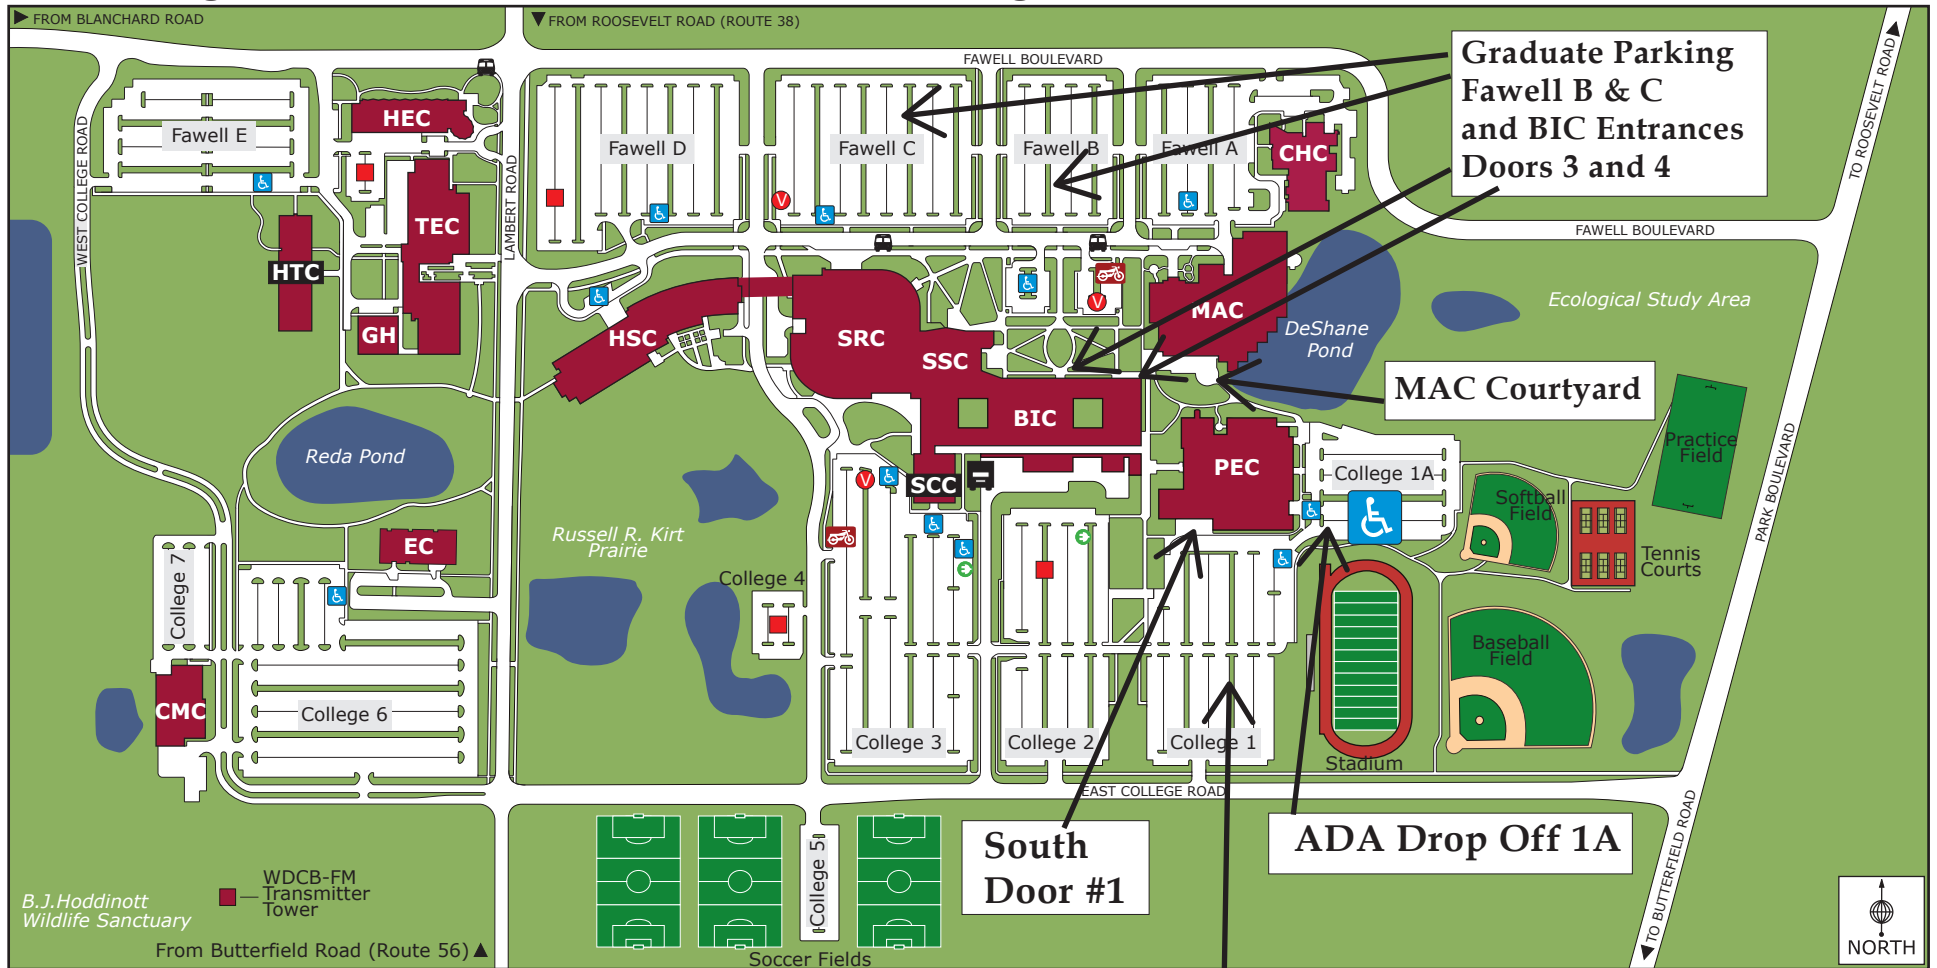

# 2022 High School Graduation Map (Parking, Entrances and Drop-off Locations)

**Graduate Parking  
Fawell B & C  
and BIC Entrances  
Doors 3 and 4**

**MAC Courtyard**

**South  
Door #1**

**ADA Drop Off 1A**

## GENERAL PARKING for GRADUATIONS:

College Road Lots: College 1, College 2, and College 3

### MAIN ENTRANCE:

Physical Education Center South Door 1

**ADA DROP-OFF AREA and ADA Parking in College 1A**

**GRADUATES PARK** off Fawell Blvd. in Parking Lots Fawell B & C

Graduates Enter BIC Building from Doors #3 & #4

Parents meet Graduates after Ceremonies in MAC Courtyard  
(North Side of PE Ctr.) or at agreed vehicle location.