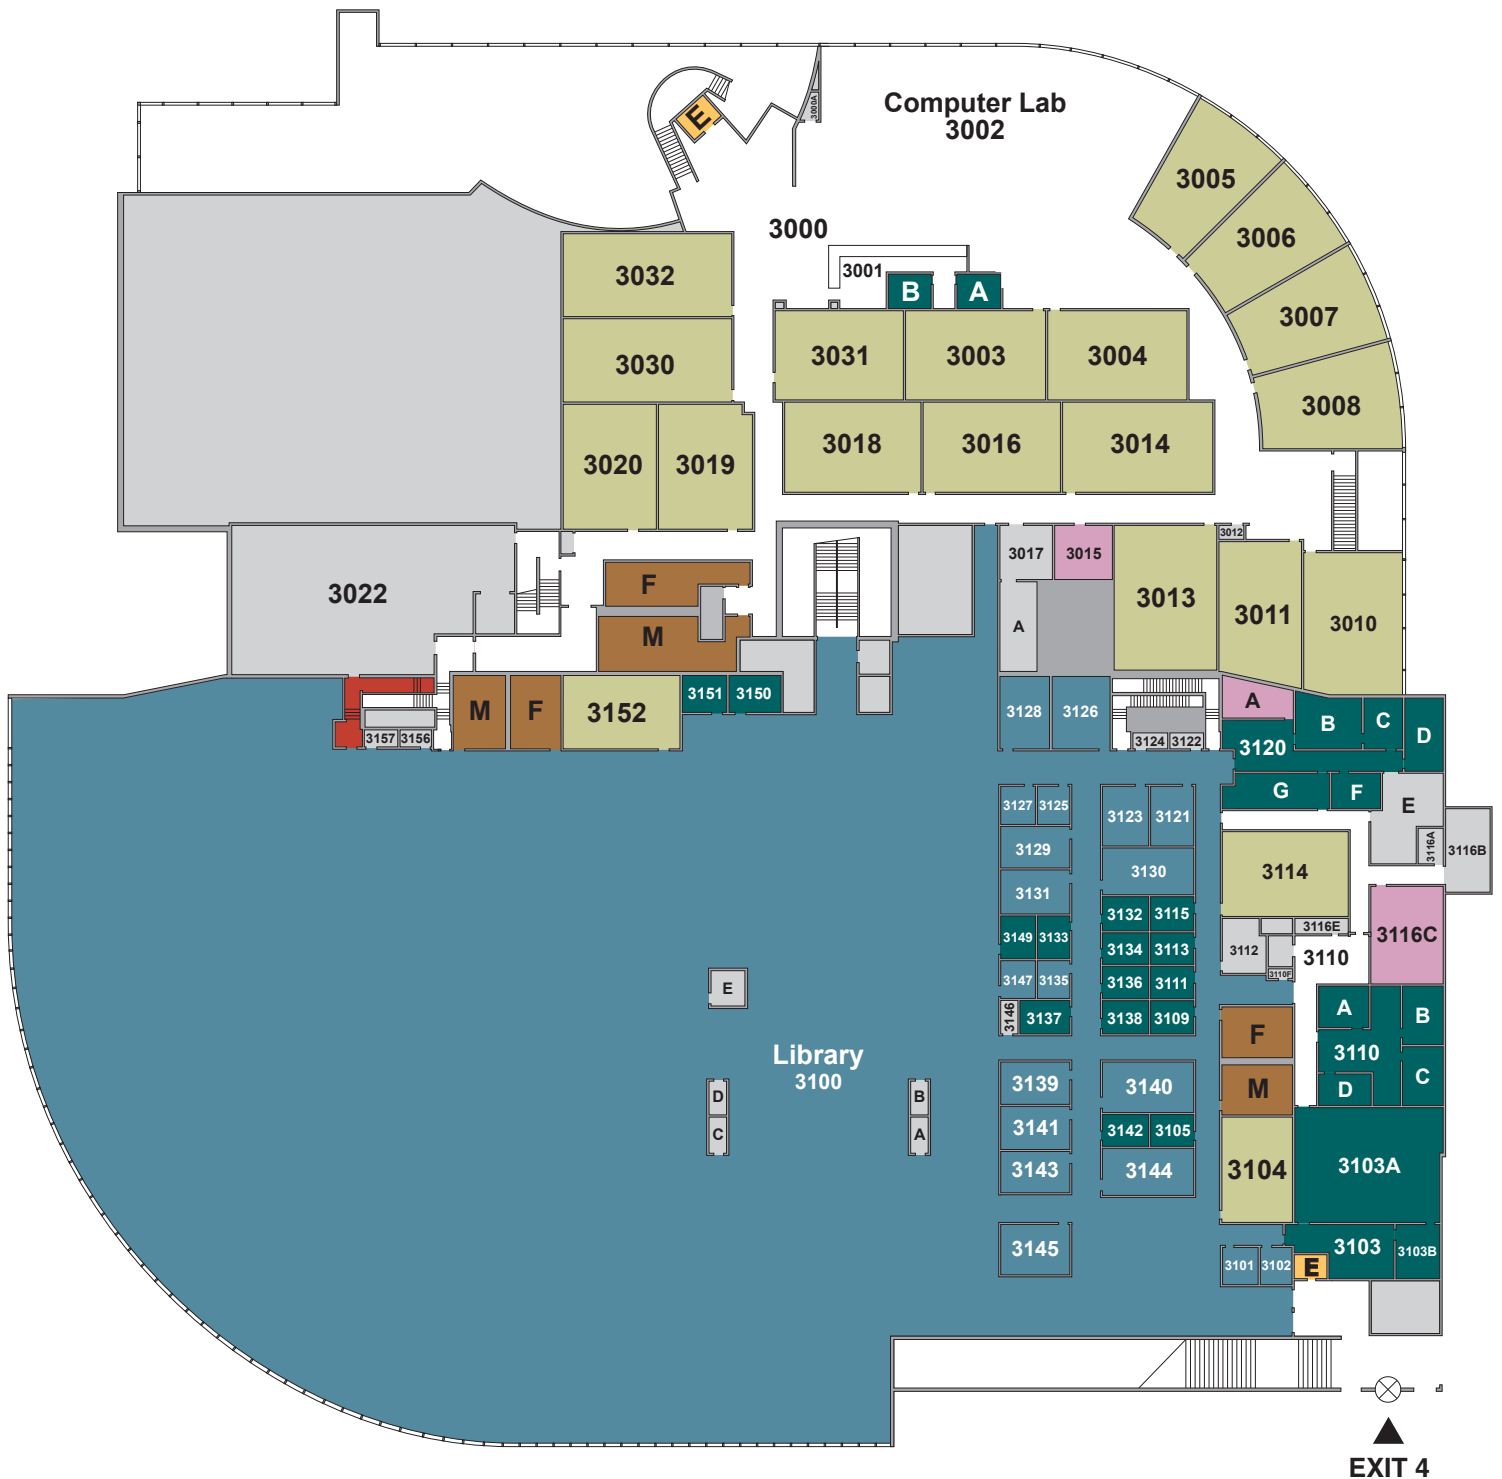

Student Resource Center Level 1

KEY

Classroom	Student Service Area	Elevator	Accessible
Office Space	Restroom	Emergency Area	Exit
Meeting Room	Under Construction	Other	

NORTH

Student Resource Center Level 2

KEY			
Classroom	Student Service Area	Elevator	Accessible
Office Space	Restroom	Emergency Area	
Meeting Room	Under Construction	Other	

NORTH

Student Resource Center Level 3

KEY			
Classroom	Student Service Area	Elevator	Accessible
Office Space	Restroom	Emergency Area	Exit
Meeting Room	Other		NORTH