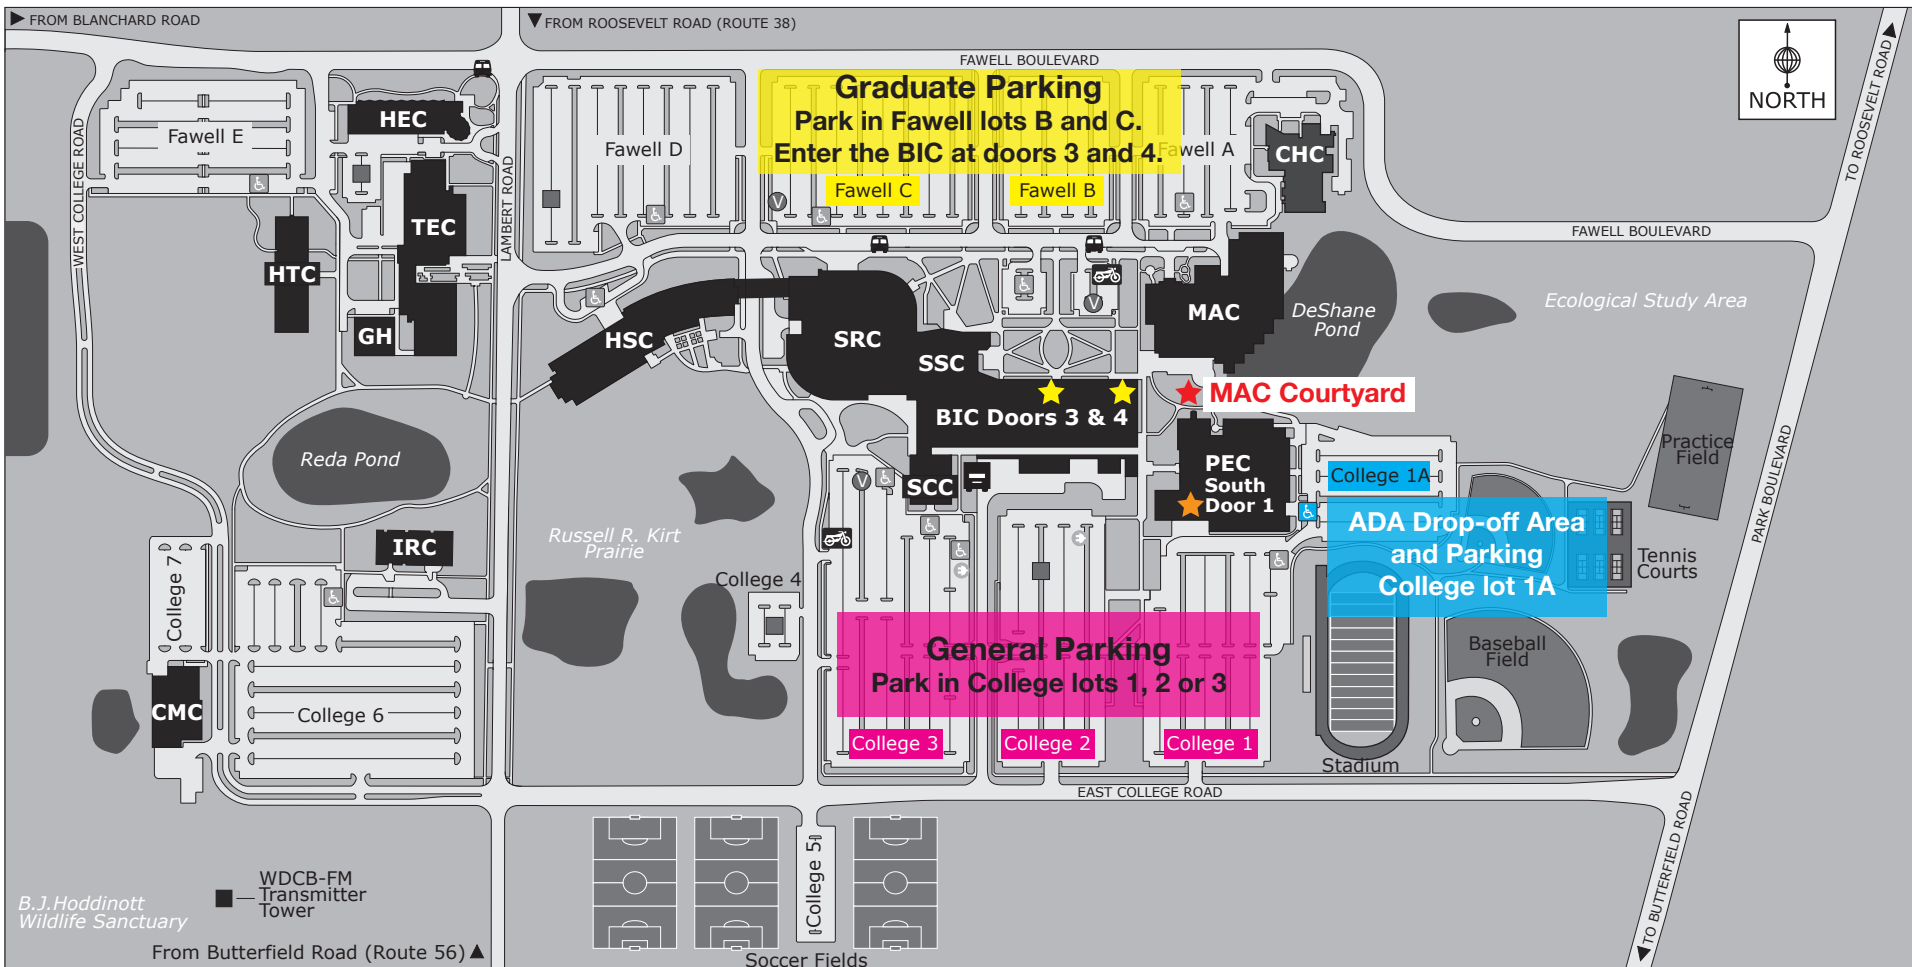

# High School Graduation Map (Parking, Entrances and Drop-off Locations)

Produced by mapformation for College of DuPage. Last updated Aug. 2019/COD.

### Main Entrance

Physical Education Center (PEC)  
 South Door 1

### Graduate Parking

Park in Fawell lots B and C.  
 Enter the Berg Instructional Center (BIC)  
 at doors 3 and 4.

### ADA Drop-off Area and Parking

Drop-off or park in College 1A