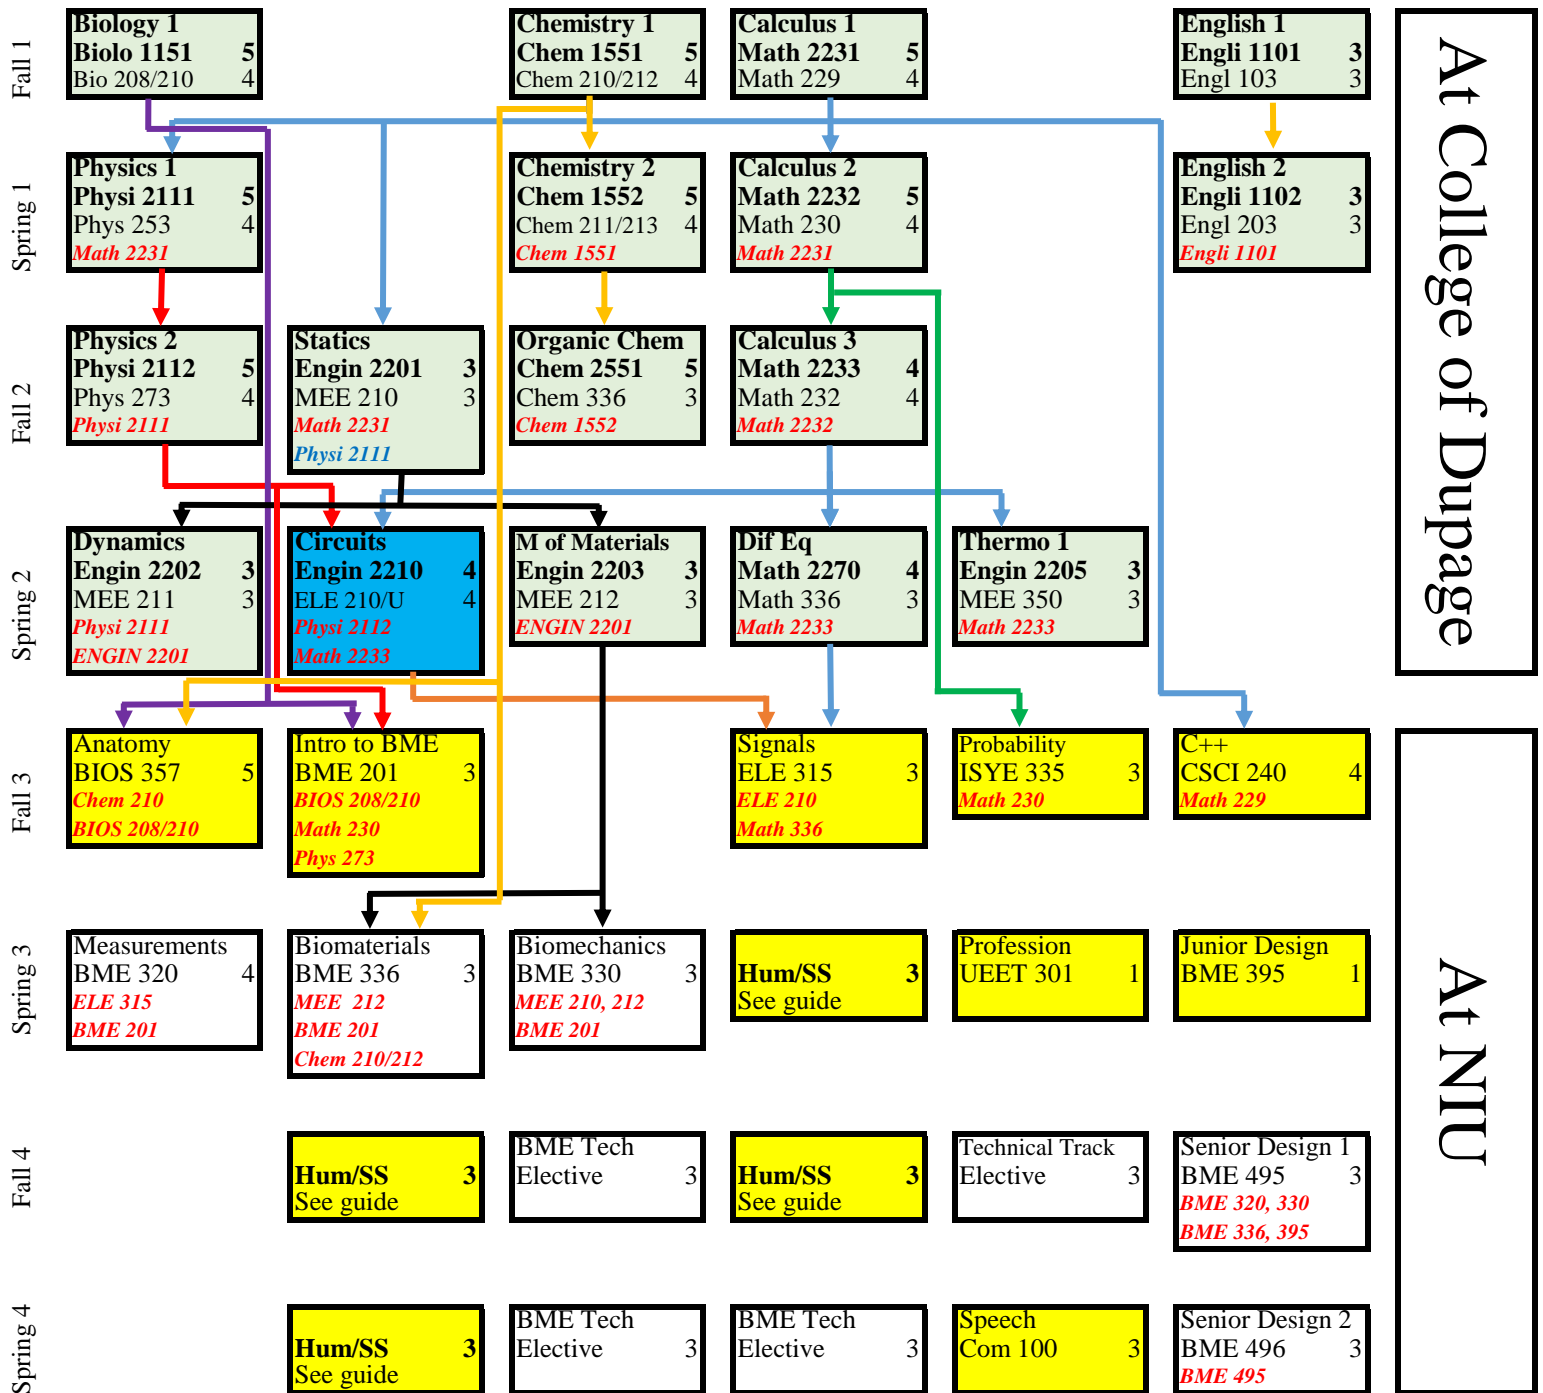

College of Dupage to NIU Unofficial Transfer Guide

Biomedical Engineering

updated spring 2022

60 credits upon transfer to NIU with 63 credits remaining for Bachelor of Science degree

35 hours of credits available semester after transferring from COD

Biomechanics or Biomaterials Track

COD Course

Physics 1	
Physi 2111	5
Phys 253	4
<i>Math 2231</i>	

Abbreviated Course Name
 COD Number
 NIU Number
 Prerequisites

NIU course

Signals	
ELE 315	3
<i>ELE 210</i>	
<i>Math 336</i>	

Abbreviated Course Name
 NIU Number
 Prerequisite - class must be taken before
 Corequisite - class can be taken at same time

Can potentially take at NIU in the semester directly after transferring

COD courses